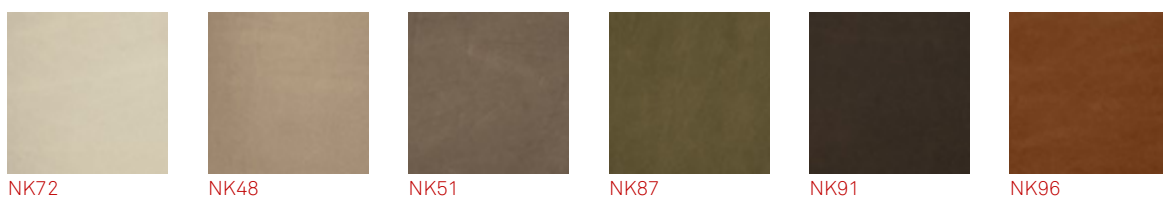

# SIERRA pouf

upholster

Sofa Fabric

T10

T20

T30

T40

T50

T60

T70

T80

T90

Sofa soft leather

glove

magnifica

nabuk